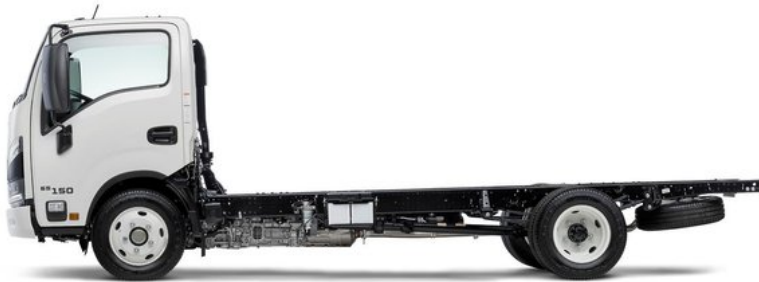

2025 Isuzu N Series

NKR 65/45-150 DT D28

Price on Application

[Enquire Now](#)

Scan the QR code below for more information

Application
Cab Chassis

GVM
6500

Power
110 HP

Transmission
9 Speed Automatic

Kilometres
100

GCM
8000

S/N
N/A

Year
2025

Drive Type
4x2

Rego
TBA

Dealership
**Patterson Cheney
Isuzu**

State
VIC

Vin #
TBA

THE ALL NEW ISUZU EURO V1 HAVE ARRIVED & WE'RE EXCITED AND HERE IS WHY

New Design New Look ,New Models With New Safety, The New Dual Rated NKR 65/45-150 Comes In Either 10-Speed Dual Clutch Automatic Or The 6 Speed Manual Transmission,